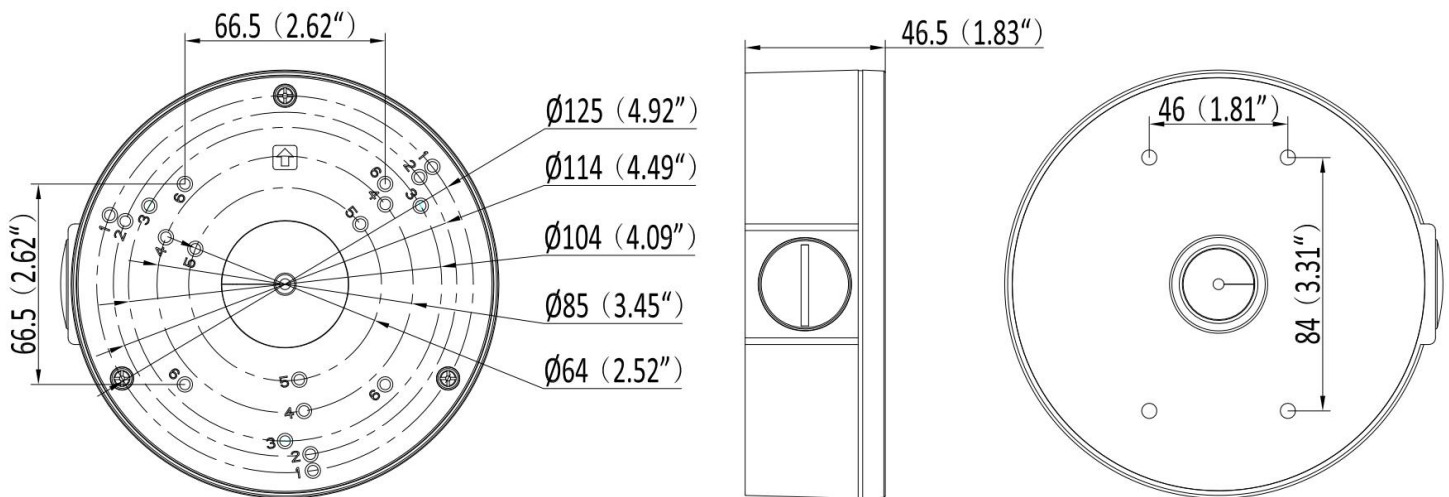

Junction Box

| Characteristics | |
|-----------------|----------------------------------|
| Colour | White |
| Material | Aluminum Alloy |
| Dimensions | Φ 142 × 46.5 mm (Φ 5.6" × 1.83") |
| Weight | 1.08 lb / 490g |

Dimensions

* Design and specifications are subjects to change without notice.